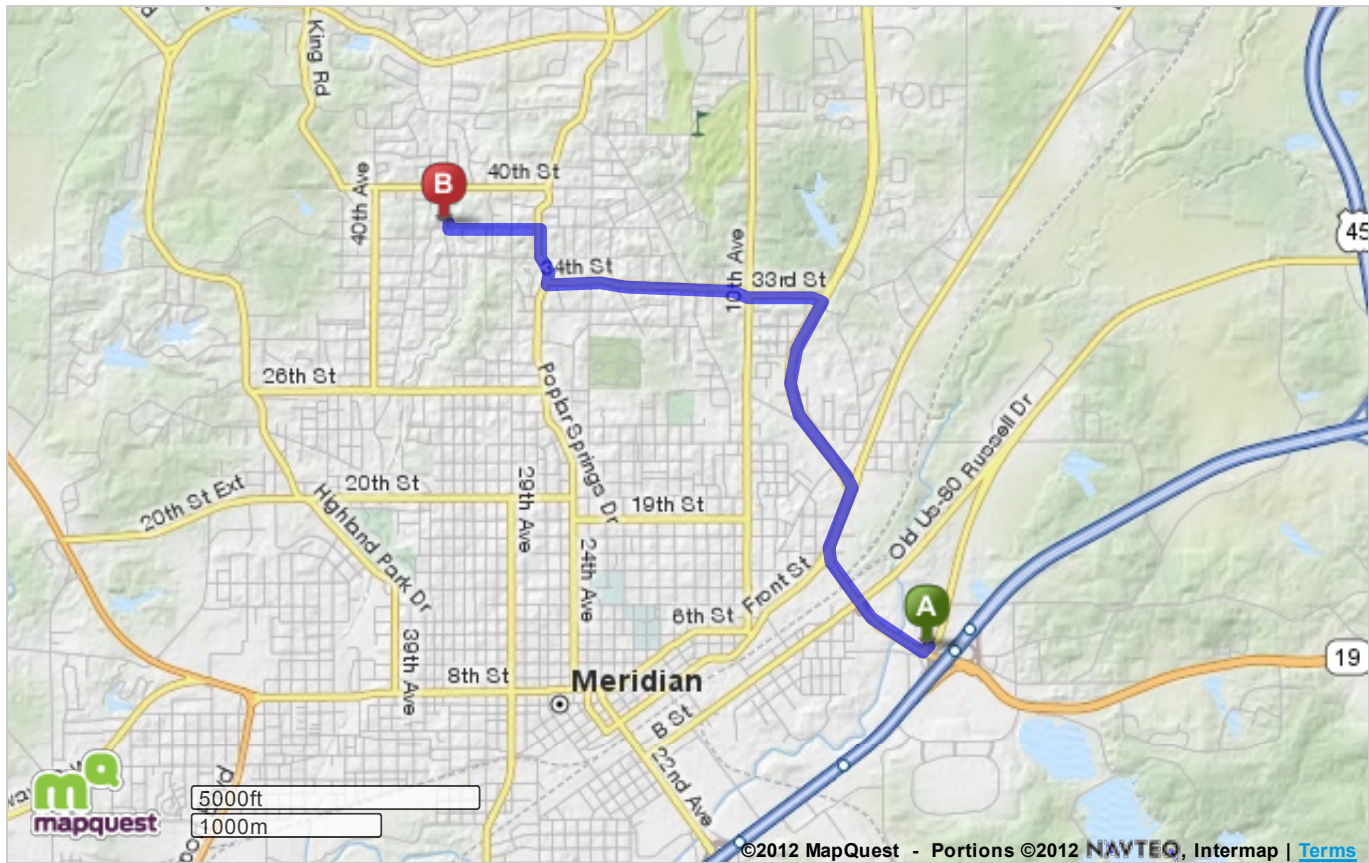

Total Travel Estimate: **4.09 miles - about 9 minutes**

©2011 MapQuest, Inc. Use of directions and maps is subject to the MapQuest Terms of Use. We make no guarantee of the accuracy of their content, road conditions or route usability. You assume all risk of use. [View Terms of Use](#)