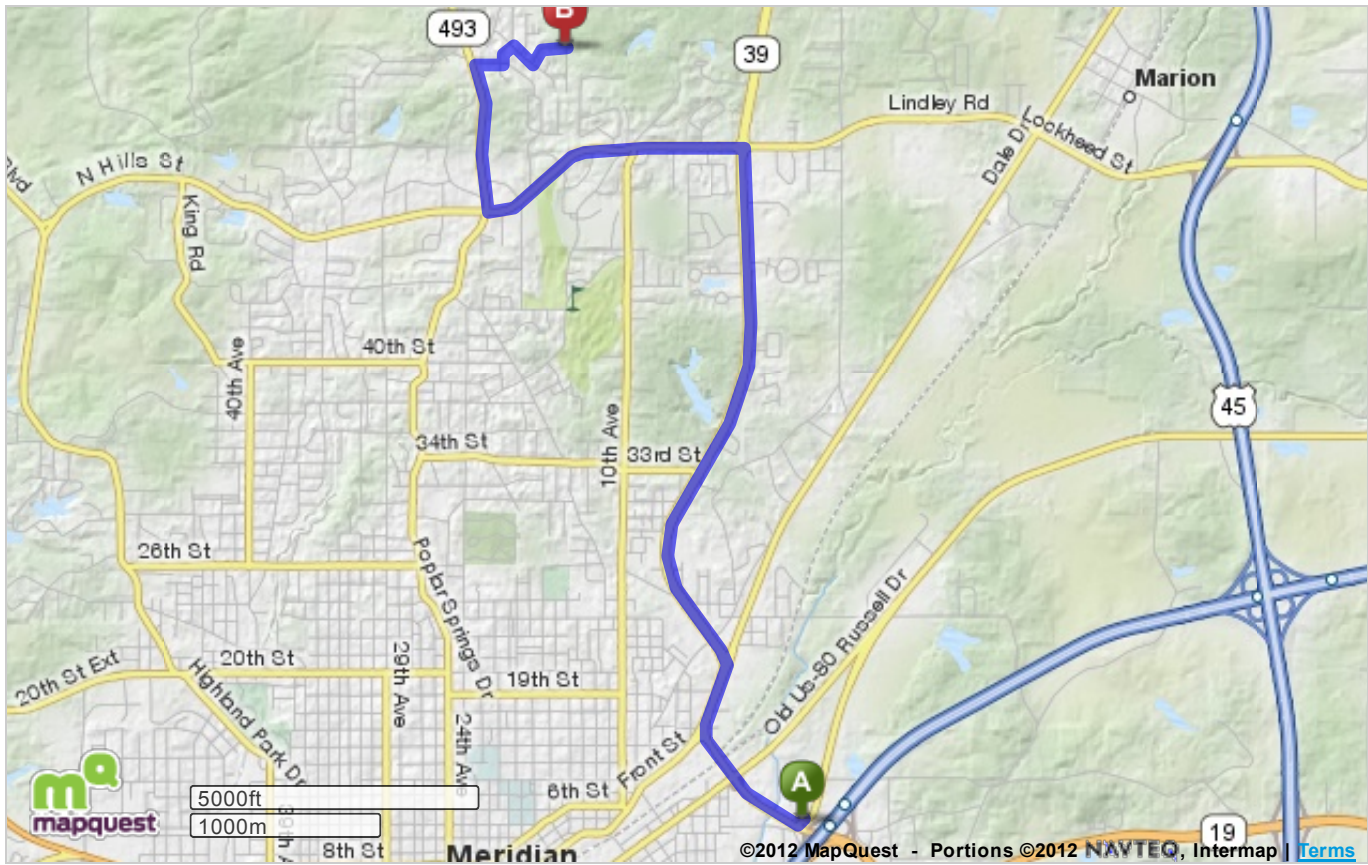

5. Take the 2nd **right** onto **Apache Ridge Rd**. [Map](#) **0.1 Mi**
If you reach 56th Ct you've gone a little too far
5.8 Mi Total

6. Take the 1st **left** onto **19th Ave**. [Map](#) **0.1 Mi**
If you reach 55th St you've gone about 0.2 miles too far
5.9 Mi Total

7. Take the 1st **right** onto **Cherokee Rd**. [Map](#) **0.1 Mi**
If you reach 60th St you've gone about 0.1 miles too far
6.0 Mi Total

8. Take the 2nd **left** onto **17th PI E**. [Map](#) **0.09 Mi**
17th PI E is just past 18th PI
If you reach 16th PI you've gone a little too far
6.1 Mi Total

9. **17th PI E** becomes **57th Ct**. [Map](#) **0.1 Mi**
6.2 Mi Total

10. Turn **left** onto **14th Ave**. [Map](#) **0.01 Mi**
If you reach the end of 57th Ct you've gone a little too far
6.2 Mi Total

11. **5718 14TH PL**. [Map](#)
If you reach the end of 14th Ave you've gone a little too far

5718 14th PI, Meridian, MS 39305-1441

Total Travel Estimate: **6.24 miles - about 12 minutes**

©2011 MapQuest, Inc. Use of directions and maps is subject to the MapQuest Terms of Use. We make no guarantee of the accuracy of their content, road conditions or route usability. You assume all risk of use. [View Terms of Use](#)